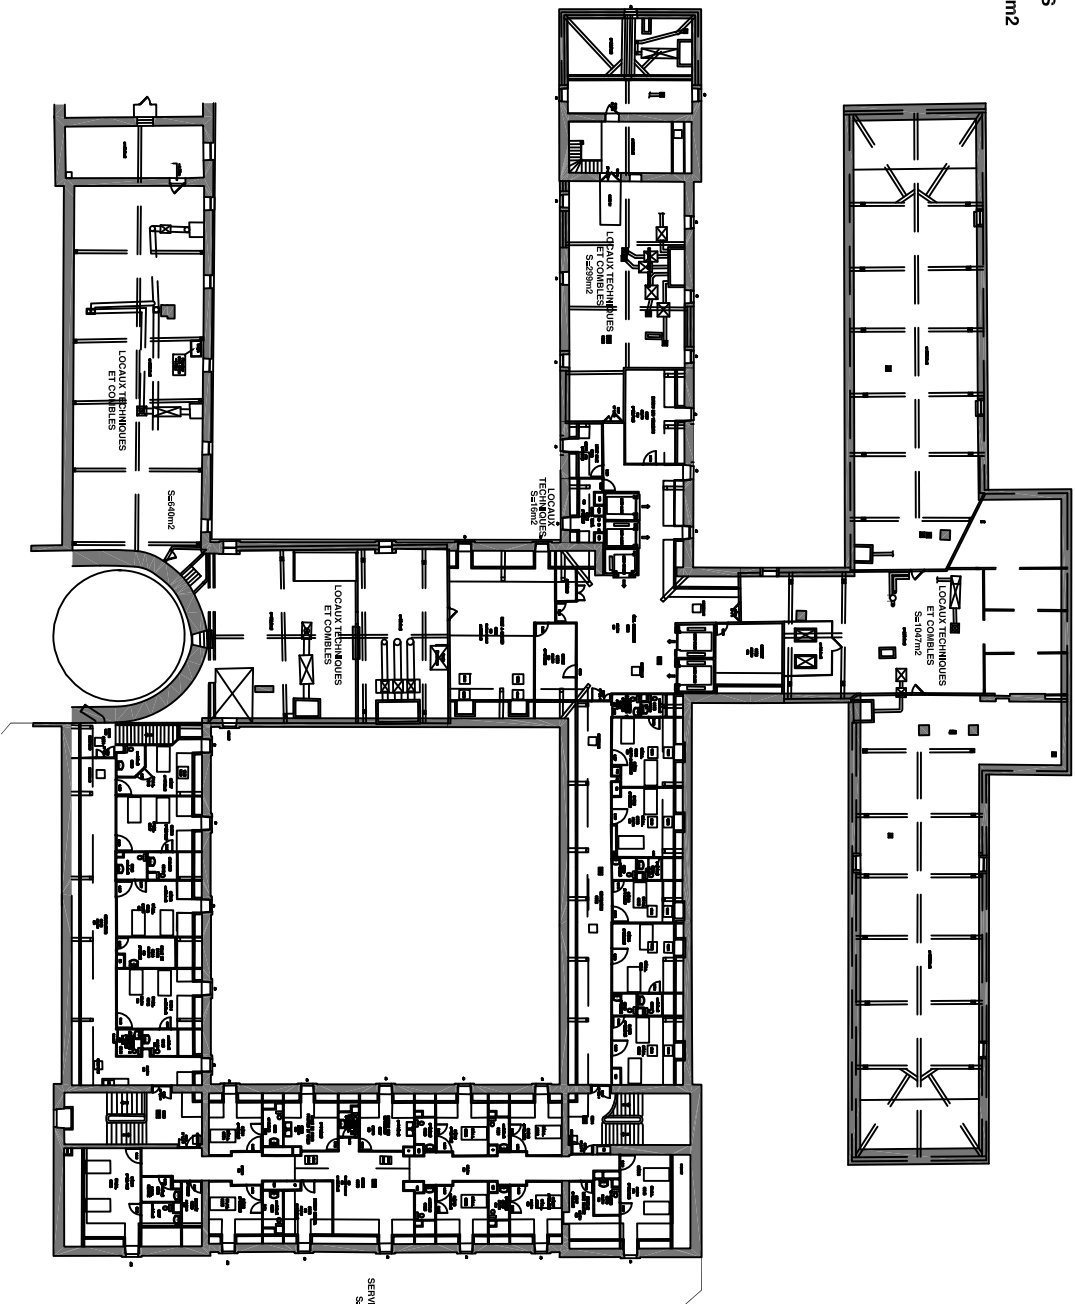

HOTEL DIEU
COMBLES
SHOB 3610m²

SERVICE REUSSIV
S309012